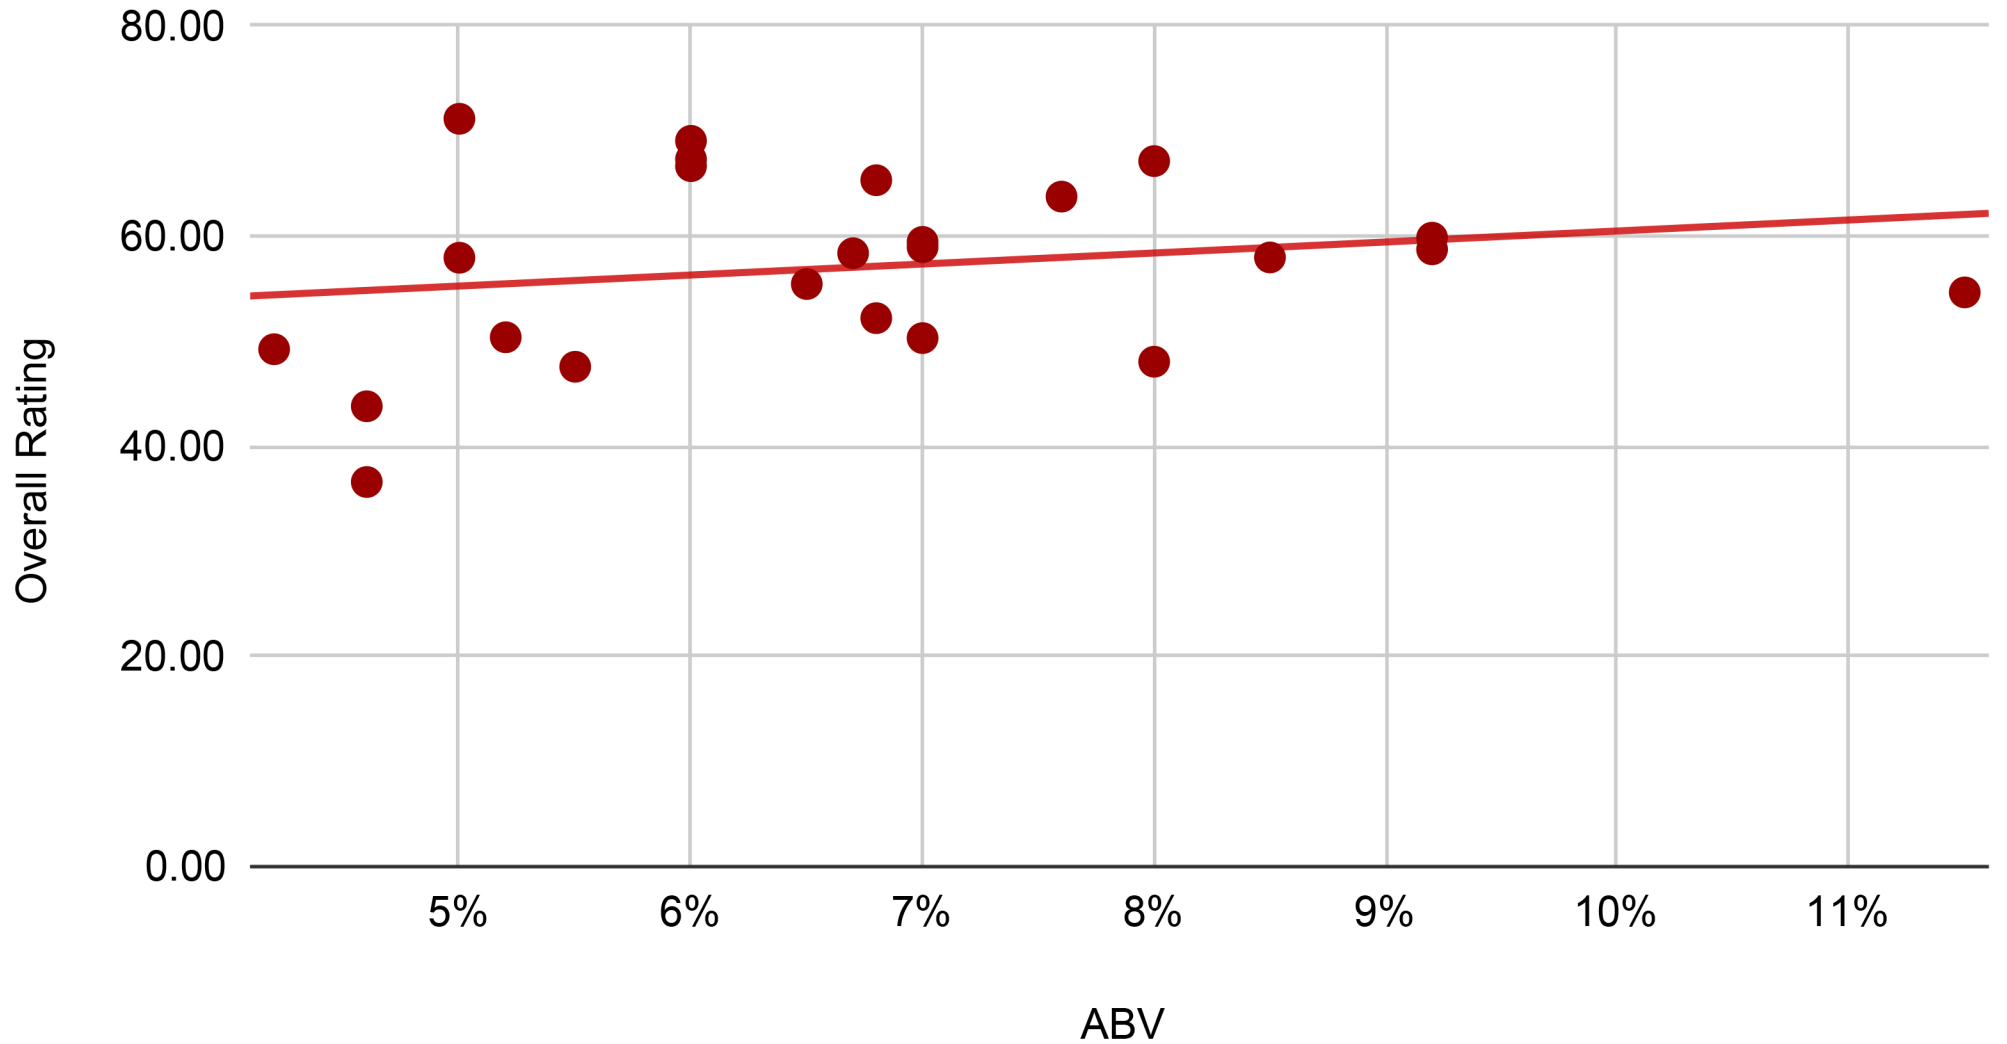

ABV vs. Overall Rating