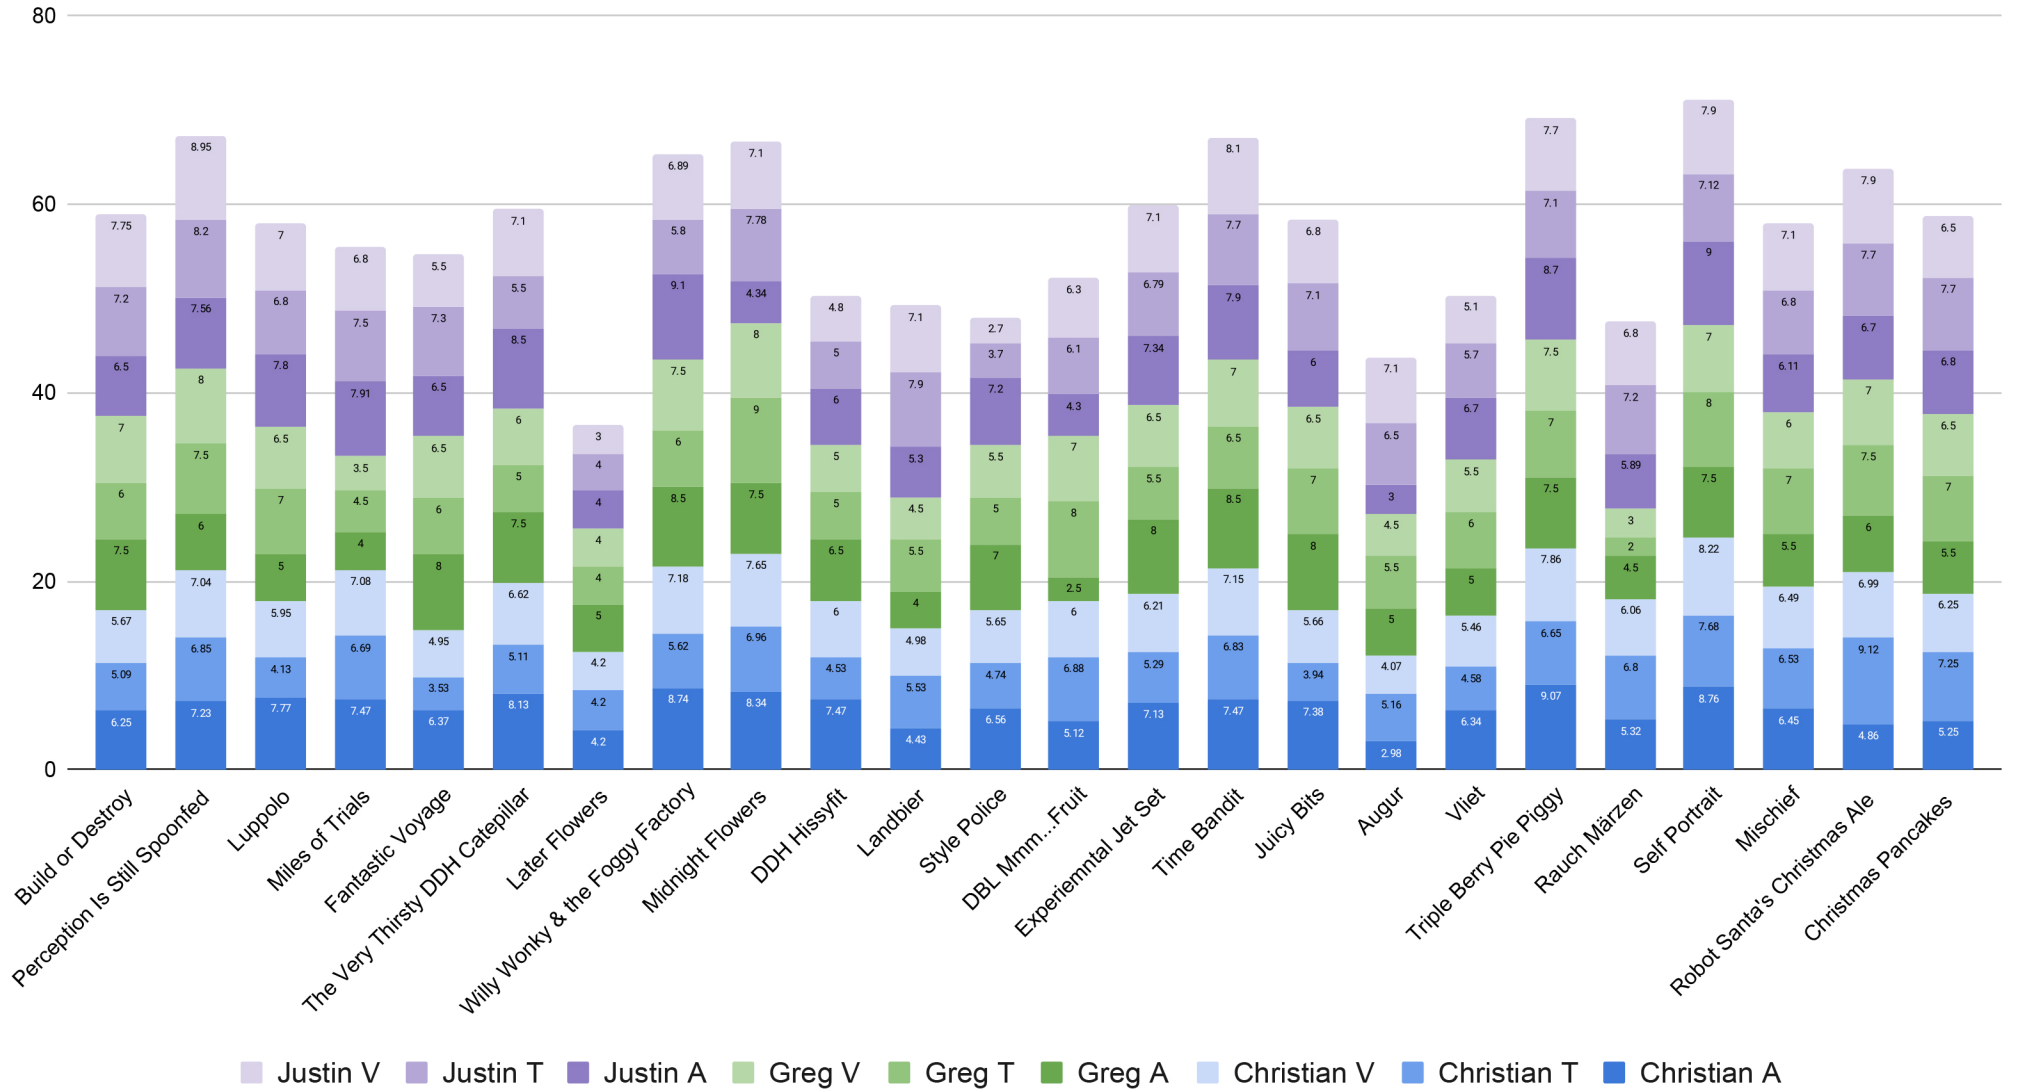

Beer Advent 2021 — Overall